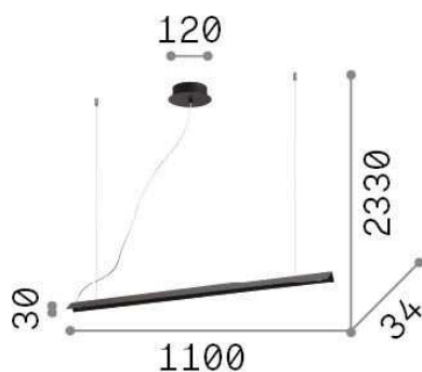

General info

DECORATIVO - Hanging

Indoor suspended linear fitting with integrated LED sources and direct light emission

Ean	8021696275376
Item	V-LINE SP NERO
Installation	Suspension
Guarantee	5 years
Gross weight	1.86 kg
Volume	0.00575 m ³

Technical info

Net weight	1.05 kg
Insulation class	II
Protection index	IP20
Operating temperature	0° ~ +40 °C
Dimmer	Non-dimmable, On-Off
Power output	220-240 V AC 50/60 Hz
Power supply	In-built, included YES (by qualified operators only), electronic

Source info

Integrated source	Integrated LED module
Replaceable source	YES (by qualified operators only)
Power	LED 20W
Emission	Direct
Max consumption	max 20 W
Features LED	LED SMD
CCT	3000 K
Duration LED (t. 25°C)	20000 h
CRI	> 80
SDCM	5
Light beam	60°
Light beam flux	1800 lm
Useful light flux	930 lm
Photobiological risk	EXEMPT
Standby power	< 0.50