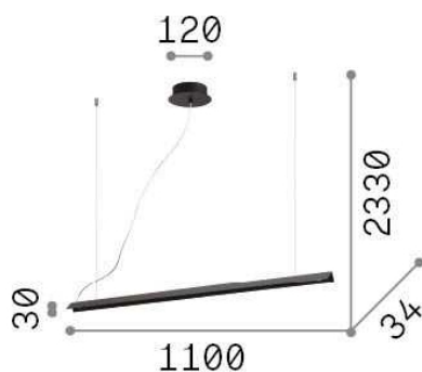

General info

DECORATIVO - Hanging

Indoor suspended linear fitting with integrated LED sources and direct light emission

Ean	8021696275369
Item	V-LINE SP BIANCO
Installation	Suspension
Guarantee	5 years
Gross weight	1.86 kg
Volume	0.00575 m ³

Technical info

Net weight	1.05 kg
Insulation class	II
Protection index	IP20
Operating temperature	0° ~ +40 °C
Dimmer	Non-dimmable, On-Off
Power output	220-240 V AC 50/60 Hz
Power supply	In-built, included YES (by qualified operators only), electronic

Source info

Integrated source	Integrated LED module
Replaceable source	YES (by qualified operators only)
Power	LED 20W
Emission	Direct
Max consumption	max 20 W
Features LED	LED SMD
CCT	3000 K
Duration LED (t. 25°C)	20000 h
CRI	> 80
SDCM	5
Light beam	60°
Light beam flux	1800 lm
Useful light flux	930 lm
Photobiological risk	EXEMPT
Standby power	< 0.50