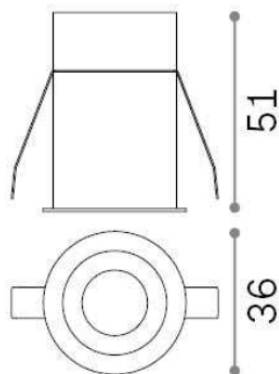

One

General info

Technical - Recessed

Indoor wall or ceiling recessed projector with integrated LED sources and direct light emission

Ean	8021696274782
Item	ONE 3W D3,6
Installation	Recessed (Ceiling, Wall)
Guarantee	5 years
Gross weight	0.21 kg
Volume	0.000315 m ³

Technical info

Net weight	0.1 kg
Insulation class	II
Protection index	IP20
Operating temperature	0° ~ +40 °C
Dimmer	Non-dimmable, On-Off
Power output	220-240 V AC 50/60 Hz
Power supply	Separate, included YES (by qualified operators only), electronic
Recessed specifications	Ø 35 - h. ≥ 30 , 2-10

Source info

Integrated source	Integrated LED module
Replaceable source	YES (by qualified operators only)
Power	LED 3W
Emission	Direct
Max consumption	max 3 W
Features LED	LED SMD
CCT	3000 K
Duration LED (t. 25°C)	30000 h
CRI	> 90
SDCM	5
Light beam	23°
Light beam flux	270 lm
Useful light flux	180 lm
Photobiological risk	2
Standby power	< 0.50