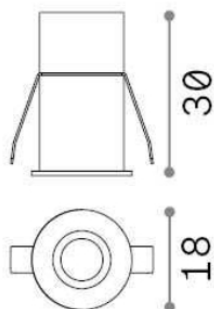

One

General info

Technical - Recessed

Indoor wall or ceiling recessed projector with integrated LED sources and direct light emission

Ean	8021696274768
Item	ONE 2W D1,8
Installation	Recessed (Ceiling, Wall)
Guarantee	5 years
Gross weight	0.07 kg
Volume	6e-05 m ³

Technical info

Net weight	0.05 kg
Insulation class	II
Protection index	IP20
Operating temperature	0° ~ +40 °C
Dimmer	Non-dimmable, On-Off
Power output	220-240 V AC 50/60 Hz
Power supply	Separate, included YES (by qualified operators only), electronic
Recessed specifications	Ø 17 - h. ≥ 30 , 2-10

Source info

Integrated source	Integrated LED module
Replaceable source	YES (by qualified operators only)
Power	LED 2W
Emission	Direct
Max consumption	max 2 W
Features LED	LED SMD
CCT	3000 K
Duration LED (t. 25°C)	30000 h
CRI	> 90
SDCM	5
Light beam	23°
Light beam flux	130 lm
Useful light flux	40 lm
Photobiological risk	2
Standby power	< 0.50