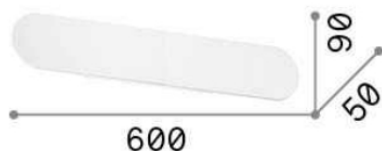

Echo

General info

DECORATIVO - Wall

Indoor wall mounted profilelamp with integrated LED sources and indirect light emission

Ean	8021696273945
Item	ECHO AP D60 30W BIANCO
Installation	Wall
Guarantee	5 years
Gross weight	1.09 kg
Volume	0.005124 m ³

Source info

Integrated source	Integrated LED module
Repleaceable source	NO
Power	LED 30W
Emission	Indirect
Max consuption	max 30,00 W
Features LED	LED SMD SAMSUNG
CCT	3000 K
Duration LED (t. 25°C)	50000 h
CRI	> 80
Light beam flux	3850 lm
Useful light flux	3470 lm
Photobiological risk	1
Standby power	< 0.50