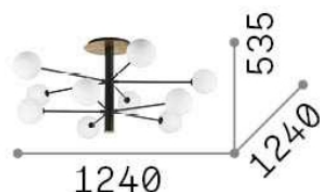

General info

DECORATIVO - Ceiling

Indoor ceiling mounted lamp with multiple sources and diffuse light emission

| | |
|---------------------|-------------------------------|
| Ean | 8021696273693 |
| Item | COSMOPOLITAN PL10 NERO OTTONE |
| Installation | Ceiling |
| Guarantee | 5 years |
| Gross weight | 9.23 kg |
| Volume | 0.139722 m ³ |

Technical info

| | |
|------------------------------|--------------|
| Net weight | 6.5 kg |
| Insulation class | I |
| Protection index | IP20 |
| Operating temperature | 0° ~ +40 °C |
| Dimmer | Non-dimmable |
| Power output | 220-240 V AC |
| Power supply | Not required |