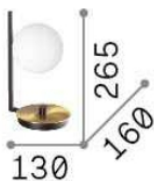

Source info

Integrated source	Light bulb (included)
Repleaceable source	YES
Power	G9 max 1 x 15W
Emission	Diffuse
Max consuption	-
Bulb included	EAN 8021696209043