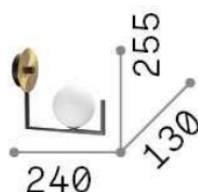

Source info

Integrated source	Light bulb (included)
Replaceable source	YES
Power	G9 max 1 x 15W
Emission	Diffuse
Max consumption	-
Bulb included	EAN 8021696209043