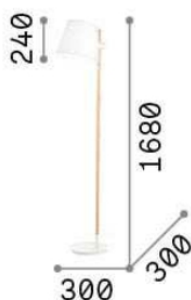

## DECORATIVO - Floor

Indoor floor lamp with in-built switch and diffuse light emission

<b>Ean</b>	8021696272245
<b>Item</b>	AXEL PT1 BIANCO
<b>Installation</b>	Floor
<b>Guarantee</b>	5 years
<b>Gross weight</b>	7.51 kg
<b>Volume</b>	-

## Technical info

<b>Net weight</b>	5.2 kg
<b>Insulation class</b>	II
<b>Protection index</b>	IP20
<b>Operating temperature</b>	0° ~ +40 °C
<b>Dimmer</b>	Non-dimmable
<b>Power output</b>	220-240 V AC
<b>Power supply</b>	Not required