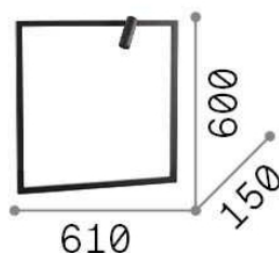

General info

DECORATIVO - Wall

Indoor wall mounted adjustable lamp with integrated LED sources and direct light emission

Ean	8021696271897
Item	SYNTESI AP SQUARE NERO
Installation	Ceiling, Wall
Guarantee	5 years
Gross weight	1.59 kg
Volume	0.069615 m ³

Technical info

Net weight	1.14 kg
Insulation class	II
Protection index	IP20
Operating temperature	0° ~ +40 °C
Dimmer	Non-dimmable, On-Off
Power output	220-240 V AC 50/60 Hz
Power supply	In-built, included
Adjustability	YES (by qualified operators only), electronic
	YES

Source info

Integrated source	Integrated LED module
Replacable source	YES (by qualified operators only)
Power	LED 5W
Emission	Direct
Max consupption	max 5 W
Features LED	LED COB CREE
CCT	3000 K
Duration LED (t. 25°C)	30000 h
CRI	> 90
SDCM	3
Light beam	18°
Light beam flux	500 lm
Useful light flux	250 lm
Photobiological risk	2
Standby power	< 0.50