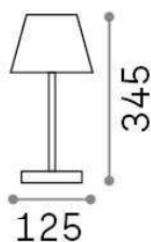

General info

Outdoor - Table

Outdoor table dimmable lamp with integrated LED sources, in-built switch, integrated battery and direct light emission

Ean	8021696271576
Item	LOLITA TL COFFEE
Installation	Table
Guarantee	5 years
Gross weight	0.76 kg
Volume	0.007779 m ³

Technical info

Net weight	0.53 kg
Insulation class	II
Protection index	IP54
Operating temperature	0° ~ +40 °C
Dimmer	Non-dimmable, Touch dimmer
Power output	220-240 50/60 Hz
Power supply	Separate, included YES (by qualified operators only), electronic