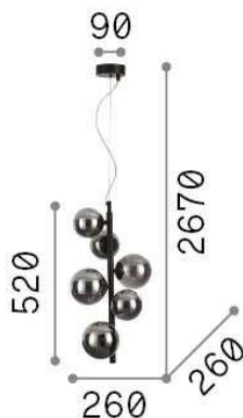

Perlage

General info

DECORATIVO - Hanging

Indoor suspended lamp with multiple sources and diffuse light emission

Ean	8021696271422
Item	PERLAGE SP6 NERO
Installation	Suspension
Guarantee	5 years
Gross weight	2.25 kg
Volume	0.039294 m³

Technical info

Net weight	1.4 kg
Insulation class	II
Protection index	IP20
Operating temperature	0° ~ +40 °C
Dimmer	Non-dimmable
Power output	220-240 V AC
Power supply	Not required

Source info

Integrated source	Light bulb (included)
Replaceable source	YES
Power	G9 max 6 x 15W
Emission	Diffuse
Max consumption	-
CCT	3000 K
Bulb included	EAN 8021696209043