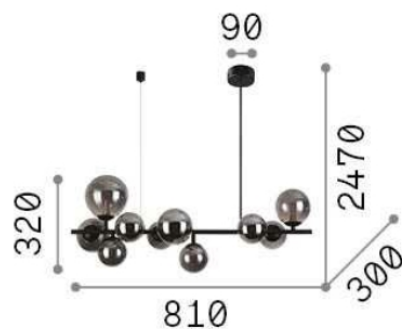

Perlage

General info

DECORATIVO - Hanging

Indoor suspended lamp with multiple sources and diffuse light emission

Ean	8021696271408
Item	PERLAGE SP10 NERO
Installation	Suspension
Guarantee	5 years
Gross weight	3.65 kg
Volume	0.077658 m ³

Technical info

Net weight	2.2 kg
Insulation class	II
Protection index	IP20
Operating temperature	0° ~ +40 °C
Dimmer	Non-dimmable
Power output	220-240 V AC
Power supply	Not required

Source info

Integrated source	Light bulb (included)
Replaceable source	YES
Power	G9 max 10 x 15W
Emission	Diffuse
Max consumption	-
CCT	3000 K
Bulb included	EAN 8021696209043