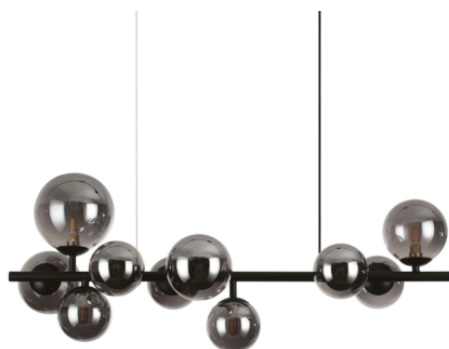

Perlage

General info

DECORATIVO - Hanging

Indoor suspended lamp with multiple sources and diffuse light emission

Ean	8021696271408
Item	PERLAGE SP10 NERO
Installation	Suspension
Guarantee	5 years
Gross weight	3.65 kg
Volume	0.077658 m ³