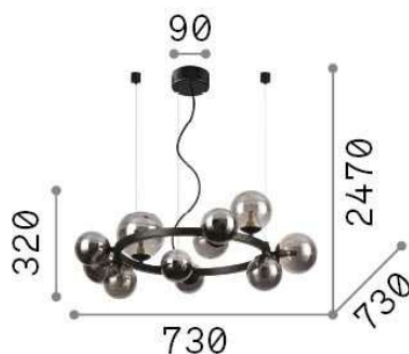

Perlage

General info

DECORATIVO - Hanging

Indoor suspended lamp with multiple sources and diffuse light emission

Ean	8021696271392
Item	PERLAGE SP11 NERO
Installation	Suspension
Guarantee	5 years
Gross weight	4.68 kg
Volume	0.088725 m ³

Technical info

Net weight	2.8 kg
Insulation class	II
Protection index	IP20
Operating temperature	0° ~ +40 °C
Dimmer	Non-dimmable
Power output	220-240 V AC
Power supply	Not required

Source info

Integrated source	Light bulb (included)
Replaceable source	YES
Power	G9 max 11 x 15W
Emission	Diffuse
Max consumption	-
CCT	3000 K
Bulb included	EAN 8021696209043