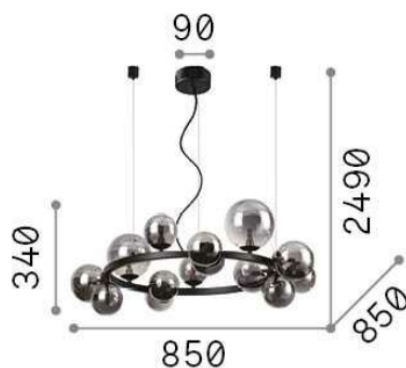

Perlage

General info

DECORATIVO - Hanging

Indoor suspended lamp with multiple sources and diffuse light emission

Ean	8021696271385
Item	PERLAGE SP14 NERO
Installation	Suspension
Guarantee	5 years
Gross weight	5.4 kg
Volume	0.114009 m³

Technical info

Net weight	3.4 kg
Insulation class	II
Protection index	IP20
Operating temperature	0° ~ +40 °C
Dimmer	Non-dimmable
Power output	220-240 V AC
Power supply	Not required

Source info

Integrated source	Light bulb (included)
Replaceable source	YES
Power	G9 max 14 x 15W
Emission	Diffuse
Max consumption	-
CCT	3000 K
Bulb included	EAN 8021696209043