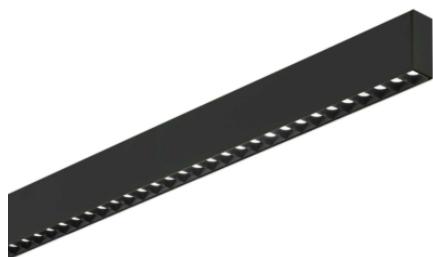

Steel

General info

Technical - Linear system

Indoor ceiling mounted linear fitting with multiple integrated LED sources and direct/indirect light emission

Ean	8021696270173
Item	STEEL ACCENT BK 4000K
Installation	Ceiling
Guarantee	5 years
Gross weight	2.47 kg
Volume	0.017817 m ³

Technical info

Net weight	1.98 kg
Insulation class	I
Protection index	IP20
Operating temperature	0° ~ +40 °C
Dimmer	Non-dimmable, On-Off
Power output	220-240 V AC 50/60 Hz
Power supply	In-built, included YES (by qualified operators only), electronic, osram

Source info

Integrated source	Integrated LED module
Repleaceable source	YES (by qualified operators only)
Power	36W
Emission	Direct + Indirect
Max consupption	max 36 W
Features LED	LED SMD SAMSUNG
CCT	4000 K
Duration LED (t. 25°C)	50000 h
CRI	> 90
SDCM	3
Light beam	60+110°
UGR Maximum	< 16
Light beam flux	3200 lm
Useful light flux	3900 lm
Standby power	< 0.50