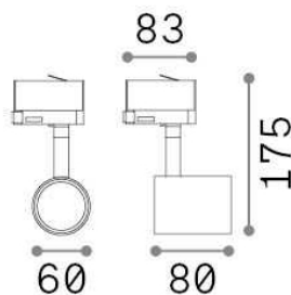

Spot

General info

Technical - Spotlights and Tracks

Indoor track mounted adjustable projector with direct light emission

Ean	8021696269634
Item	SPOT TRACK OTTONE
Installation	Eutrac 3-phase track (Ceiling, Wall)
Guarantee	5 years
Gross weight	0.4 kg
Volume	0.0016 m ³

Technical info

Net weight	0.25 kg
Insulation class	I
Protection index	IP20
Operating temperature	0° ~ +40 °C
Dimmer	Non-dimmable, On-Off
Power output	120-240 V AC
Power supply	Not required
Adjustability	YES

Source info

Integrated source	Light bulb (not included)
Replaceable source	YES
Power	GU10 max 1 x 50W
Emission	Direct
Max consumption	max 50 W
Recommended bulb	GU10 05W 480Lm 3000K CRI80