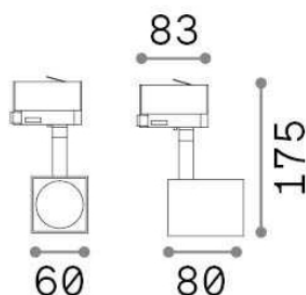

### Technical - Spotlights and Tracks

Indoor track mounted adjustable projector with direct light emission

|                     |                                      |
|---------------------|--------------------------------------|
| <b>Ean</b>          | 8021696269597                        |
| <b>Item</b>         | MOUSE TRACK OTTONE                   |
| <b>Installation</b> | Eutrac 3-phase track (Ceiling, Wall) |
| <b>Guarantee</b>    | 5 years                              |
| <b>Gross weight</b> | 0.5 kg                               |
| <b>Volume</b>       | 0.00273 m <sup>3</sup>               |

## Technical info

|                              |                      |
|------------------------------|----------------------|
| <b>Net weight</b>            | 0.3 kg               |
| <b>Insulation class</b>      | II                   |
| <b>Protection index</b>      | IP20                 |
| <b>Operating temperature</b> | 0° ~ +40 °C          |
| <b>Dimmer</b>                | Non-dimmable, On-Off |
| <b>Power output</b>          | 220-240              |
| <b>Power supply</b>          | Not required         |
| <b>Adjustability</b>         | YES                  |