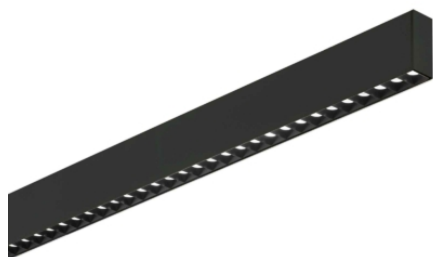

## Steel

## Technical - Linear system

Indoor ceiling mounted linear fitting with multiple integrated LED sources and direct/indirect light emission

<b>Ean</b>	8021696267142
<b>Item</b>	STEEL ACCENT BK 3000K
<b>Installation</b>	Ceiling
<b>Guarantee</b>	5 years
<b>Gross weight</b>	2.47 kg
<b>Volume</b>	0.017817 m <sup>3</sup>