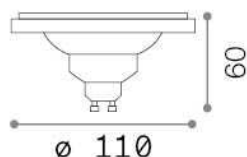

Lampadine gu10

rev. 10-04-2023

General info

Lampadine e accessori - Lampadine gu10

Dimmable light bulb with integrated LED sources and direct light emission

Ean	8021696266305
Item	GU10 12W 0900lm 3000K DIMM
Installation	Light bulb
Guarantee	5 years
Gross weight	0.1 kg
Volume	0.000908 m ³

Technical info

Net weight	0.08 kg
Insulation class	-
Compliance	CE
Power output	220-240 V AC 50/60 Hz
Dimmer	Dimmable, TRIAC
Power supply	Not required

Source info

Power	12 W
Emission	Direct
Max consumption	max 11,90 W
CCT	3000 K
Duration LED (t. 25°C)	25000 h
CRI	> 80
Light beam	900 lm
Useful light flux	900 lm
Standby power	< 0.50 W