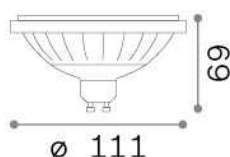

Lampadine gu10

rev. 10-04-2023

General info

Lampadine e accessori - Lampadine gu10

Dimmable light bulb with integrated LED sources and direct light emission

Ean	8021696266299
Item	GU10 13W 1300Lm 3000K DIMM
Installation	Light bulb
Guarantee	5 years
Gross weight	0.16 kg
Volume	0.001008 m ³

Technical info

Net weight	0.15 kg
Insulation class	-
Compliance	CE
Power output	220-240 V AC 50/60 Hz
Dimmer	Dimmable, TRIAC
Power supply	Not required

Source info

Power	13 W
Emission	Direct
Max consumption	max 12,80 W
CCT	3000 K
Duration LED (t. 25°C)	25000 h
CRI	> 80
Light beam	1300 lm
Useful light flux	1300 lm
Standby power	< 0.50 W