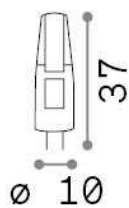

Lampadine g4

General info

Lampadine e accessori - Lampadine g4

Dimmable light bulb with integrated LED sources and diffuse light emission

Ean	8021696266282
Item	G4 2.0W 3000K CRI80 DIMM
Installation	Light bulb
Guarantee	5 years
Gross weight	0.01 kg
Volume	8e-06 m ³

Technical info

Net weight	0.01 kg
Insulation class	-
Compliance	CE
Power output	12 V DC
Dimmer	Dimmable, Phase-cut
Power supply	Required, remoted, not included

Source info

Power	2 W
Emission	Diffuse
Max consupion	max 1,80 W
CCT	3000 K
Duration LED (t. 25°C)	25000 h
CRI	> 80
Light beam	180 lm
Useful light flux	180 lm
Photobiological risk	1
Standby power	< 0.50 W