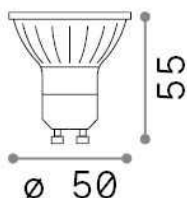

Lampadine gu10

rev. 10-04-2023

General info

Lampadine e accessori - Lampadine gu10

Dimmable light bulb with integrated LED sources and direct light emission

Ean	8021696266251
Item	GU10 05W 470Lm 3000K DIMM
Installation	Light bulb
Guarantee	5 years
Gross weight	0.08 kg
Volume	0.000138 m ³

Technical info

Net weight	0.06 kg
Insulation class	-
Compliance	CE
Power output	220-240 V AC 50/60 Hz
Dimmer	Dimmable, TRIAC
Power supply	Not required

Source info

Power	5 W
Emission	Direct
Max consumption	max 5,30 W
CCT	3000 K
Duration LED (t. 25°C)	25000 h
CRI	> 90
Light beam	390 lm
Useful light flux	390 lm
Photobiological risk	1
Standby power	< 0.50 W