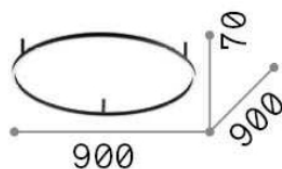

Source info

Integrated source	Integrated LED module
Repleaceable source	NO
Power	LED 55W
Emission	Direct
Max consuption	max 55 W
Features LED	LED SMD
CCT	3000 K
Duration LED (t. 25°C)	20000 h
CRI	> 80
SDCM	3
Light beam	115°
Light beam flux	5300 lm
Useful light flux	3150 lm
Standby power	< 0.50