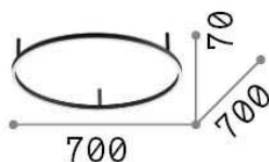

Source info

Integrated source	Integrated LED module
Repleaceable source	NO
Power	LED 38W
Emission	Direct
Max consuption	max 38 W
Features LED	LED SMD
CCT	3000 K
Duration LED (t. 25°C)	20000 h
CRI	> 80
SDCM	3
Light beam	115°
Light beam flux	4300 lm
Useful light flux	2520 lm
Standby power	< 0.50