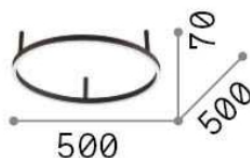

General info

DECORATIVO - Ceiling

Indoor ceiling mounted lamp with integrated LED sources and direct light emission

Ean	8021696265988
Item	ORACLE SLIM PL D050 ROUND 3000K ON-OFF BK
Installation	Ceiling
Guarantee	5 years
Gross weight	2.32 kg
Volume	0.045486 m ³

Technical info

Net weight	1.24 kg
Insulation class	II
Protection index	IP20
Operating temperature	0° ~ +40 °C
Dimmer	Non-dimmable, On-Off
Power output	220-240 V AC 50/60 Hz
Power supply	In-built, included YES (by qualified operators only), electronic

Source info

Integrated source	Integrated LED module
Repleaceable source	NO
Power	LED 32W
Emission	Direct
Max consuption	max 32 W
Features LED	LED SMD
CCT	3000 K
Duration LED (t. 25°C)	20000 h
CRI	> 80
SDCM	3
Light beam	115°
Light beam flux	3150 lm
Useful light flux	1630 lm
Standby power	< 0.50