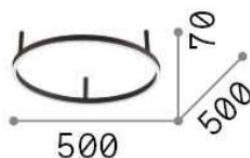

General info

DECORATIVO - Ceiling

Indoor ceiling mounted lamp with integrated LED sources and direct light emission

Ean	8021696265971
Item	ORACLE SLIM PL D050 ROUND 3000K ON-OFF WH
Installation	Ceiling
Guarantee	5 years
Gross weight	2.32 kg
Volume	0.045486 m ³

Technical info

Net weight	1.24 kg
Insulation class	II
Protection index	IP20
Operating temperature	0° ~ +40 °C
Dimmer	Non-dimmable, On-Off
Power output	220-240 V AC 50/60 Hz
Power supply	In-built, included YES (by qualified operators only), electronic

Source info

Integrated source	Integrated LED module
Repleaceable source	NO
Power	LED 32W
Emission	Direct
Max consuption	max 32 W
Features LED	LED SMD
CCT	3000 K
Duration LED (t. 25°C)	20000 h
CRI	> 80
SDCM	3
Light beam	115°
Light beam flux	3150 lm
Useful light flux	1870 lm
Standby power	< 0.50