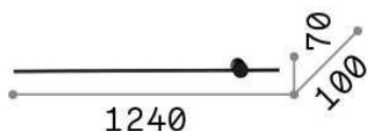

General info

DECORATIVO - Wall

Indoor wall mounted linear fitting with integrated LED sources indirect light emission

Ean	8021696265575
Item	ESSENCE AP 20W BIANCO
Installation	Wall
Guarantee	5 years
Gross weight	1.88 kg
Volume	0.03458 m³

Technical info

Net weight	1.2 kg
Insulation class	II
Protection index	IP20
Operating temperature	0° ~ +40 °C
Dimmer	Non-dimmable, On-Off
Power output	220-240 V AC 50 Hz
Power supply	In-built, included
Adjustability	YES (by qualified operators only), electronic orizz. 0-358°

Source info

Integrated source	Integrated LED module
Repleaceable source	NO
Power	LED 20W
Emission	Indirect
Max consuption	max 20,00 W
Features LED	LED SMD
CCT	3000 K
Duration LED (t. 25°C)	30000 h
CRI	> 80
Light beam flux	2650 lm
Useful light flux	2130 lm
Photobiological risk	1
Standby power	< 0.50