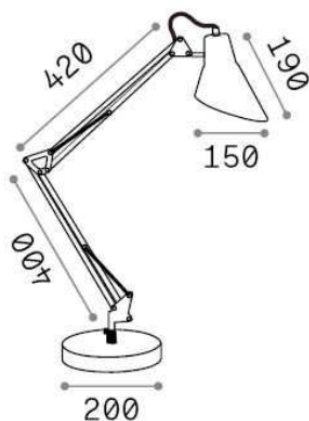

General info

DECORATIVO - Table

Indoor table adjustable lamp with in-built switch and direct light emission

Ean	8021696265285
Item	SALLY TL1 TOTAL BLACK
Installation	Table
Guarantee	5 years
Gross weight	3.45 kg
Volume	0.013244 m ³

Technical info

Net weight	2.6 kg
Insulation class	II
Protection index	IP20
Operating temperature	0° ~ +40 °C
Dimmer	Non-dimmable
Power output	220-240 V AC
Power supply	Not required
Adjustability	YES

Source info