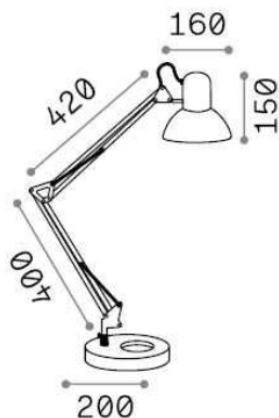

Source info

Integrated source	Light bulb (not included)
Replaceable source	YES
Power	E27 max 1 x 42W
Emission	Direct
Max consumption	-
Recommended bulb	E27 SFERA 4W 3000K CRI80 BIANCO