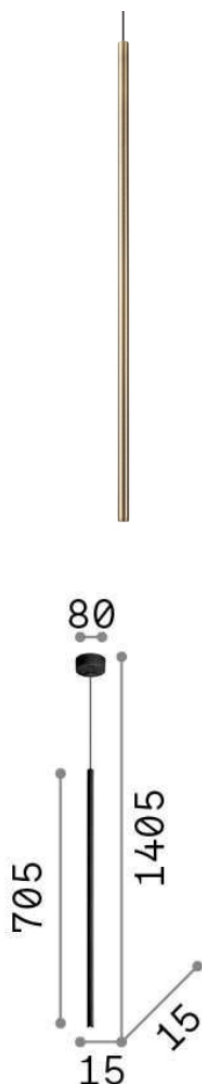

Filo

General info

DECORATIVO - Hanging

Indoor suspended lamp with integrated LED sources and direct light emission

Ean	8021696263700
Item	FILO SP1 OTTONE
Installation	Suspension
Guarantee	5 years
Gross weight	0.88 kg
Volume	0.014196 m ³

Source info

Integrated source	Integrated LED module
Replaceable source	YES (by qualified operators only)
Power	LED 3,5W
Emission	Direct
Max consumption	max 3,50 W
Features LED	LED SMD OSRAM
CCT	3000 K
Duration LED (t. 25°C)	30000 h
CRI	> 80
Light beam	30°
Light beam flux	230 lm
Useful light flux	185 lm
Photobiological risk	2
Standby power	< 0.50