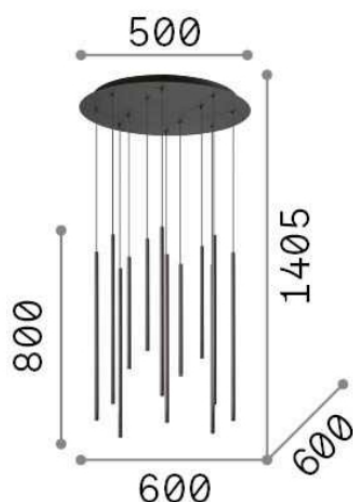

Filo

General info

DECORATIVO - Hanging

Indoor ceiling mounted lamp with multiple integrated LED sources and direct light emission

Ean	8021696263663
Item	FILO SP12 OTTONE
Installation	Ceiling
Guarantee	5 years
Gross weight	10.77 kg
Volume	0.1232 m ³

Technical info

Net weight	8.6 kg
Insulation class	I
Protection index	IP20
Operating temperature	0° ~ +40 °C
Dimmer	Non-dimmable, On-Off
Power output	220-240 V AC 50 Hz
Power supply	In-built, included YES (by qualified operators only), electronic

Source info

Integrated source	Integrated LED module
Replaceable source	YES (by qualified operators only)
Power	LED 25W
Emission	Direct
Max consumption	max 25,00 W
Features LED	LED SMD OSRAM
CCT	3000 K
Duration LED (t. 25°C)	30000 h
CRI	> 80
Light beam	45°
Light beam flux	3150 lm
Useful light flux	2520 lm
Photobiological risk	1
Standby power	< 0.50