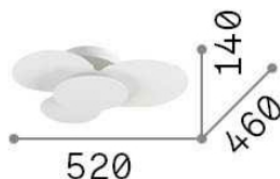

Source info

Integrated source	Integrated LED module
Repleaceable source	YES (by qualified operators only)
Power	LED 33W
Emission	Indirect
Max consupption	max 33,00 W
Features LED	LED SMD
CCT	3000 K
Duration LED (t. 25°C)	17500 h
CRI	> 80
SDCM	3
Light beam flux	2900 lm
Useful light flux	1750 lm
Photobiological risk	1
Standby power	< 0.50