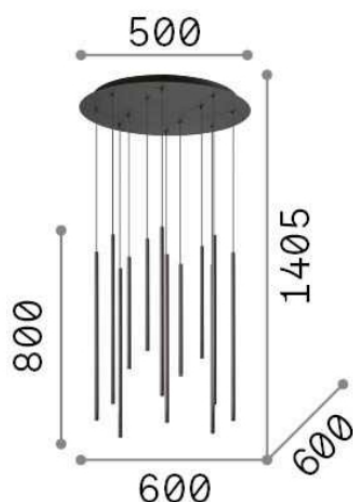

Filo

General info

DECORATIVO - Hanging

Indoor ceiling mounted lamp with multiple integrated LED sources and direct light emission

Ean	8021696263441
Item	FILO SP12 BIANCO
Installation	Ceiling
Guarantee	5 years
Gross weight	10.77 kg
Volume	0.1232 m ³

Technical info

Net weight	8.6 kg
Insulation class	I
Protection index	IP20
Operating temperature	0° ~ +40 °C
Dimmer	Non-dimmable, On-Off
Power output	220-240 V AC 50 Hz
Power supply	In-built, included YES (by qualified operators only), electronic

Source info

Integrated source	Integrated LED module
Replaceable source	YES (by qualified operators only)
Power	LED 25W
Emission	Direct
Max consumption	max 25,00 W
Features LED	LED SMD OSRAM
CCT	3000 K
Duration LED (t. 25°C)	30000 h
CRI	> 80
Light beam	45°
Light beam flux	3150 lm
Useful light flux	2520 lm
Photobiological risk	1
Standby power	< 0.50