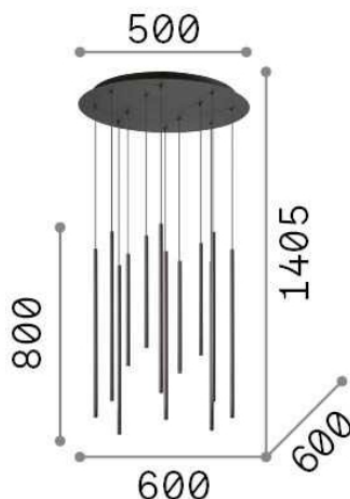

Filo

General info

DECORATIVO - Hanging

Indoor ceiling mounted lamp with multiple integrated LED sources and direct light emission

Ean	8021696263434
Item	FILO SP12 NERO
Installation	Ceiling
Guarantee	5 years
Gross weight	10.77 kg
Volume	0.1232 m ³

Technical info

Net weight	8.6 kg
Insulation class	I
Protection index	IP20
Operating temperature	0° ~ +40 °C
Dimmer	Non-dimmable, On-Off
Power output	220-240 V AC 50 Hz
Power supply	In-built, included YES (by qualified operators only), electronic

Source info

Integrated source	Integrated LED module
Replaceable source	YES (by qualified operators only)
Power	LED 25W
Emission	Direct
Max consumption	max 25,00 W
Features LED	LED SMD OSRAM
CCT	3000 K
Duration LED (t. 25°C)	30000 h
CRI	> 80
Light beam	45°
Light beam flux	3150 lm
Useful light flux	2520 lm
Photobiological risk	1
Standby power	< 0.50