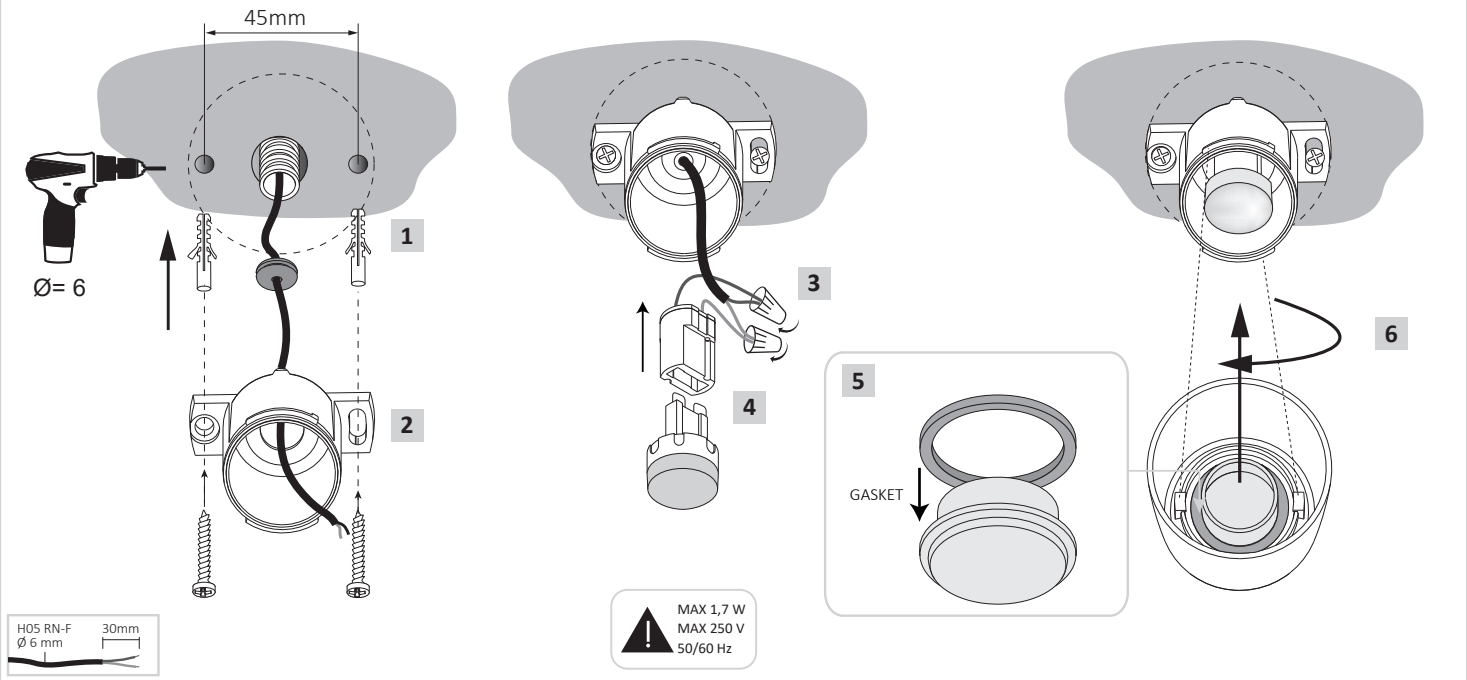

E PRECAUCIÓN! Lleve a cabo la instalación y mantenimiento tras cortar la tensión de la instalación eléctrica. Use únicamente lámparas de ahorro. Si se incluye, juste correctamente el aro de goma con el producto para asegurar la protección IP indicada en el producto. En cualquier caso Fumagalli Srl no aceptará responsabilidad alguna por instalación incorrecta, mal uso o por su uso con accesorios no originales del fabricante. En caso de duda consulte con un electricista cualificado. Guarde estas instrucciones.

A تحذیر! اجراءات التركيب والصيانة يجب تنفيذها إلا بعد ايقاف تشغيل التيار الكهربائي. قم باستخدام المصابيح الموفرة للطاقة فقط. إذا كان موجوداً، قم بتركيب الحشوة كما ينبغي بصورة صحيحة داخل الغطاء المخصص لنشر الضوء بشكل متساوي. لضمان الحماية من تدفق الماء، الشركة المصنعة فوماجالي لا تقبل أي مسؤولية عن الأضرار الناجمة عن التركيب غير الصحيح، سوء الاستخدام، أو عند إستخدام قطع غيار غير أصلية عند الجمع. إذا إنتابك أي شك، قم بإستشارة كهربائي مختص، قم بتتبع التعليمات.

LIVIA 60 G9 LED