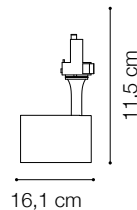

ideal lux | Fox

| | |
|------------------|----------------------------|
| Code | 250458 |
| Item name | FOX 25W CRI80 35° 3000K WH |
| Source | LED COB BRIDGELUX |
| Power | 25W |
| Driver included | ON-OFF |
| Driver available | No |
| Lumen | 2500 Lm |
| MacAdam | - |
| Beam | 35° |
| CCT | 3000K |
| CRI | ≥80 |
| UGR | - |
| LED Life | 30.000 h |
| Insulation class | Class I |
| IP | 20 |
| Material | Aluminum |
| Warranty | 5 years |
| Net Weight | 0,540 Kg |
| Volume | 0,0025 m³ |