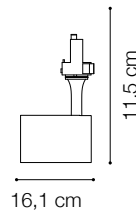

ideal lux | Fox

Code	250441
Item name	FOX 25W CRI80 35° 3000K BK
Source	LED COB BRIDGELUX
Power	25W
Driver included	ON-OFF
Driver available	No
Lumen	2500 Lm
Beam	35°
CCT	3000K
CRI	≥80
UGR	-
LED Life	30.000 h
Insulation class	Class I
IP	20
Material	Aluminum
Warranty	3 years
Net Weight	0,540 Kg
Volume	0,0025 m³