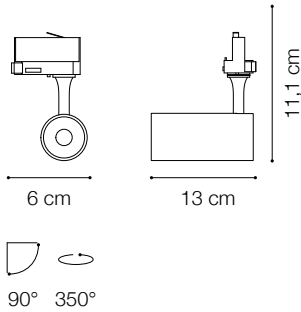

ideal lux | Fox

Code	250434
Item name	FOX 15W CRI80 41° 3000K WH
Source	LED COB BRIDGELUX
Power	15W
Driver included	ON-OFF
Driver available	No
Lumen	1500 Lm
Beam	41°
CCT	3000K
CRI	≥80
UGR	-
LED Life	30.000 h
Insulation class	Class I
IP	20
Material	Aluminum
Warranty	3 years
Net Weight	0,380 Kg
Volume	0,0019 m³

ideal lux | **Fox**

Code 170145  
Item name LINK SINGLE CONNECTION WH ON-OFF