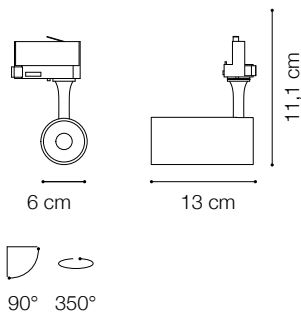

ideal lux | Fox

Code	250427
Item name	FOX 15W CRI80 41° 3000K BK
Source	LED COB BRIDGELUX
Power	15W
Driver included	ON-OFF
Driver available	No
Lumen	1500 Lm
Beam	41°
CCT	3000K
CRI	≥80
UGR	-
LED Life	30.000 h
Insulation class	Class I
IP	20
Material	Aluminum
Warranty	3 years
Net Weight	0,380 Kg
Volume	0,0019 m³

ideal lux | **Fox**

Code 170152
Item name LINK SINGLE CONNECTION BK ON-OFF