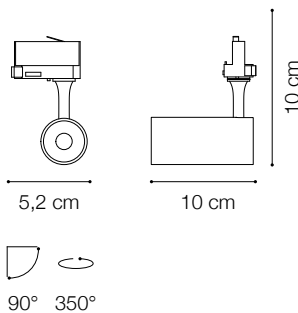

ideal lux | Fox

Code	250410
Item name	FOX 08W CRI80 41° 3000K WH
Source	LED COB BRIDGELUX
Power	8W
Driver included	ON-OFF
Driver available	No
Lumen	950 Lm
MacAdam	-
Beam	41°
CCT	3000K
CRI	≥80
UGR	-
LED Life	30.000 h
Insulation class	Class I
IP	20
Material	Aluminum
Warranty	5 years
Net Weight	0,300 Kg
Volume	0,0013 m³

ideal lux | **Fox**

Code 170145  
Item name LINK SINGLE CONNECTION WH ON-OFF