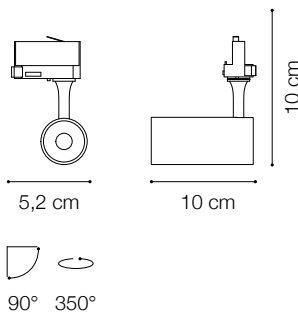

ideal lux | Fox

Code	250403
Item name	FOX 08W CRI80 41° 3000K BK
Source	LED COB BRIDGELUX
Power	8W
Driver included	ON-OFF
Driver available	No
Lumen	950 Lm
Beam	41°
CCT	3000K
CRI	≥80
UGR	-
LED Life	30.000 h
Insulation class	Class I
IP	20
Material	Aluminum
Warranty	3 years
Net Weight	0,300 Kg
Volume	0,0013 m³

ideal lux | **Fox**

Code 170152  
Item name LINK SINGLE CONNECTION BK ON-OFF