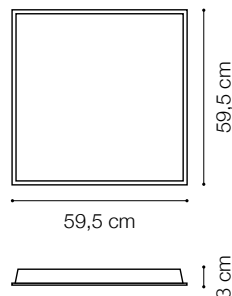

ideal lux | Led Panel

| | |
|------------------|-----------------------|
| Code | 249728 |
| Item name | LED PANEL 4000K CRI80 |
| Source | LED SMD |
| Power | 38,5W |
| Driver included | ON/OFF |
| Driver available | 1-10V DALI/PUSH |
| Lumen | 3950 Lm |
| MacAdam | SDCM \leq 4 |
| Beam | 81° |
| CCT | 4000K |
| CRI | \geq 80 |
| UGR | <19 |
| LED Life | 25.000 h |
| Insulation class | Class II |
| IP | 20 |
| Material | Aluminum |
| Warranty | 5 years |
| Net Weight | 2,200 Kg |
| Volume | 0,0144 m ³ |
| Base / Hole | 52,5 x 52,5 cm |

ideal lux | Led Panel

| | |
|-----------|------------------------|
| Code | 247854 |
| Item name | LED PANEL DRIVER 1-10V |
| Power | 40W |
| Range | 850-1050 mA |
| Output | 1000 mA |
| Measure | 125 x 26 x 83 mm |

| | |
|-----------|-----------------------|
| Code | 247847 |
| Item name | LED PANEL DRIVER DALI |
| Power | 40W |
| Range | 550-1050 mA |
| Output | 1000 mA |
| Measure | 106 x 28 x 69 mm |

ideal lux | Led Panel