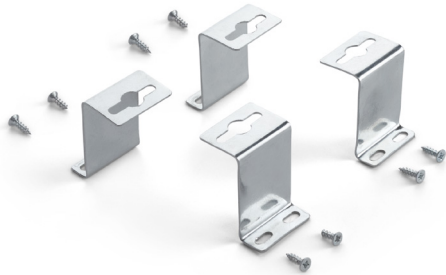

Code	244204
Item name	LED PANEL KIT SURFACE
Finish	Grey