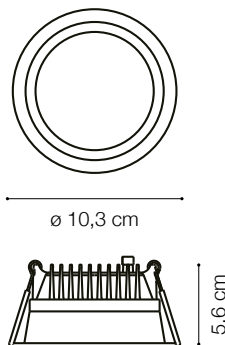

ideal lux | Deep

Code	249025
Item name	DEEP 10W 4000K
Source	LED SMD
Power	10W
Driver included	ON-OFF
Driver available	1-10V DALI
Lumen	1200 Lm
MacAdam	-
Beam	70°
CCT	4000K
CRI	≥80
UGR	-
LED Life	30.000 h
Insulation class	Class II
IP	20
Material	Aluminum
Warranty	3 years
Net Weight	0,160 Kg
Volume	0,0014 m³
Base / Hole	ø 9 cm

1250 lm

ideal lux | **Deep**

Code	248950
Item name	DEEP DRIVER 1-10V 10W
Power	10W
Output	300 mA
Range	100-400 mA
Measure	135 x 30 x 20 mm

Code	248967
Item name	DEEP DRIVER DALI 12W
Power	12W
Output	300 mA
Range	100-400 mA
Measure	135 x 30 x 20 mm