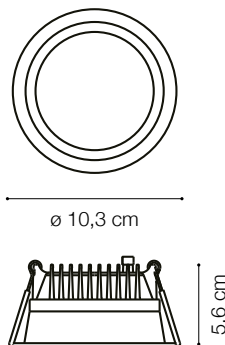

ideal lux | Deep

| | |
|-------------------------|----------------|
| Code | 249018 |
| Item name | DEEP 10W 3000K |
| Source | LED SMD |
| Power | 10W |
| Driver included | ON-OFF |
| Driver available | 1-10V DALI |
| Lumen | 1200 Lm |
| MacAdam | - |
| Beam | 70° |
| CCT | 3000K |
| CRI | ≥80 |
| UGR | - |
| LED Life | 30.000 h |
| Insulation class | Class II |
| IP | 20 |
| Material | Aluminum |
| Warranty | 3 years |
| Net Weight | 0,160 Kg |
| Volume | 0,0014 m³ |
| Base / Hole | ø 9 cm |

ideal lux | **Deep**

| | |
|------------------|-----------------------|
| Code | 248950 |
| Item name | DEEP DRIVER 1-10V 10W |
| Power | 10W |
| Output | 300 mA |
| Range | 100-400 mA |
| Measure | 135 x 30 x 20 mm |

| | |
|------------------|----------------------|
| Code | 248967 |
| Item name | DEEP DRIVER DALI 12W |
| Power | 12W |
| Output | 300 mA |
| Range | 100-400 mA |
| Measure | 135 x 30 x 20 mm |