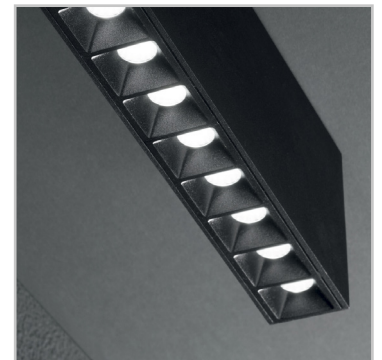

# ideal lux | Lika Trimless

Family of recessed rectangular modules in die-cast aluminum, painted black with polycarbonate reflector. Available in TRIM versions with frame, TRIMLESS with recessed edge for flush installation on plasterboard ceilings or ceiling version. Modules available with two, five or ten lenses. Specially designed to avoid glare (UGR <16), best for installation in OFFICES and SHOPS.

Code	248530
Item name	LIKA 10W SURFACE WH
Source	LED COB OSRAM
Power	10W
Driver included	KEGU
Driver available	No
Lumen	1100 Lm
MacAdam	SDCM 5
Beam	44°
CCT	3000K
CRI	≥90
UGR	<19
LED Life	30.000 h
Insulation class	Class II
IP	20
Material	Aluminum
Warranty	5 years
Net Weight	0,210 Kg
Volume	0,0008 m³
Base / Hole	13 x 3 cm