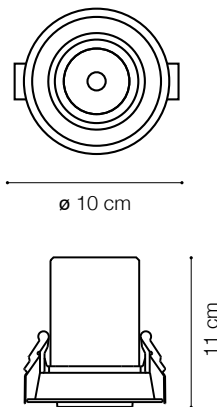

ideal lux | Nova

Code	248189
Item name	NOVA 12W 3000K BK
Source	LED COB PHILIPS
Power	12W
Driver included	ON-OFF
Driver available	1-10V DALI
Lumen	1000 Lm
MacAdam	-
Beam	38°
CCT	3000K
CRI	≥90
UGR	<19
LED Life	30.000 h
Insulation class	Class II
IP	20
Material	Aluminum
Warranty	5 years
Net Weight	0,550 Kg
Volume	0,0016 m³
Base / Hole	ø 9 cm

IDEAL LUX s.r.l.

Via Taglio Destro, 32, 30035 Mirano (Venezia)
Tel. +39 041 5790500, Fax +39 041 8872349, E-mail info@ideal-lux.com
www.ideal-lux.com

ideal lux | Nova

Code	248370
Item name	NOVA DRIVER 1-10V 15W
Power	15W
Output	300 mA
Range	150-700 mA
Measure	167 x 41 x 31 mm

Code	243986
Item name	NOVA DRIVER DALI 12W
Power	12W
Output	300 mA
Range	100-400 mA
Measure	135 x 30 x 20 mm

Code	244013
Item name	NOVA LENTE 15° PER 12W