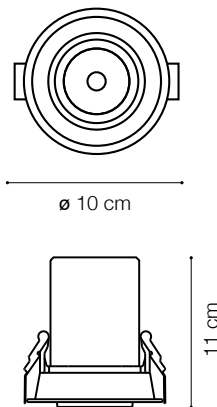

ideal lux | Nova

Code	248165
Item name	NOVA 12W 3000K WH
Source	LED COB PHILIPS
Power	12W
Driver included	ON-OFF
Driver available	1-10V DALI
Lumen	1000 Lm
MacAdam	-
Beam	38°
CCT	3000K
CRI	≥90
UGR	<19
LED Life	30.000 h
Insulation class	Class II
IP	20
Material	Aluminum
Warranty	5 years
Net Weight	0,550 Kg
Volume	0,0016 m³
Base / Hole	ø 9 cm

ideal lux | Nova

Code	248370
Item name	NOVA DRIVER 1-10V 15W
Power	15W
Output	300 mA
Range	150-700 mA
Measure	167 x 41 x 31 mm

Code	243986
Item name	NOVA DRIVER DALI 12W
Power	12W
Output	300 mA
Range	100-400 mA
Measure	135 x 30 x 20 mm

Code	244013
Item name	NOVA LENTE 15° PER 12W