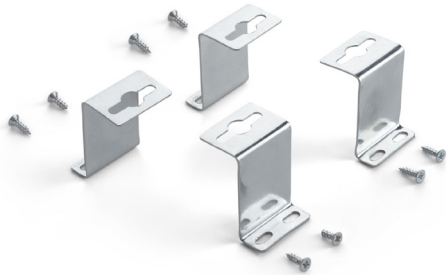

# ideal lux | Led Panel

Code	246390
Item name	LED PANEL 3000K CRI90
Source	LED SMD
Power	38,5W
Driver included	ON/OFF
Driver available	1-10V   DALI/PUSH
Lumen	3950 Lm
MacAdam	SDCM $\leq 4$
Beam	81°
CCT	3000K
CRI	$\geq 90$
UGR	$< 19$
LED Life	25.000 h
Insulation class	Class II
IP	20
Material	Aluminum
Warranty	5 years
Net Weight	2,200 Kg
Volume	0,0144 m <sup>3</sup>
Base / Hole	52,5 x 52,5 cm

# ideal lux | Led Panel

Code	247854
Item name	LED PANEL DRIVER 1-10V
Power	40W
Range	850-1050 mA
Output	1000 mA
Measure	125 x 26 x 83 mm

Code	247847
Item name	LED PANEL DRIVER DALI
Power	40W
Range	550-1050 mA
Output	1000 mA
Measure	106 x 28 x 69 mm

# ideal lux | Led Panel

Code	244198
Item name	LED PANEL KIT PENDANT
Ceiling cup	No
N° Cables	4
Cables length	1000 mm
Finish	Grey

Code	244204
Item name	LED PANEL KIT SURFACE
Finish	Grey