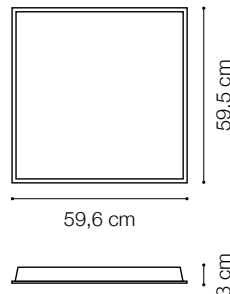

# ideal lux | Led Panel

Code	246390
Item name	LED PANEL 3000K CRI90
Source	LED SMD
Power	38,5W
Driver included	ON/OFF
Driver available	1-10V   DALI/PUSH
Lumen	3950 Lm
MacAdam	SDCM $\leq 4$
Beam	81°
CCT	3000K
CRI	$\geq 90$
UGR	$< 19$
LED Life	25.000 h
Insulation class	Class II
IP	20
Material	Aluminum
Warranty	5 years
Net Weight	2,200 Kg
Volume	0,0144 m <sup>3</sup>
Base / Hole	52,5 x 52,5 cm

# ideal lux | Led Panel

Code	247854
Item name	LED PANEL DRIVER 1-10V
Power	40W
Range	850-1050 mA
Output	1000 mA
Measure	125 x 26 x 83 mm

Code	247847
Item name	LED PANEL DRIVER DALI
Power	40W
Range	550-1050 mA
Output	1000 mA
Measure	106 x 28 x 69 mm

# ideal lux | Led Panel

Code	244198
Item name	LED PANEL KIT PENDANT
Ceiling cup	No
N° Cables	4
Cables length	1000 mm
Finish	Grey

Code	244204
Item name	LED PANEL KIT SURFACE
Finish	Grey