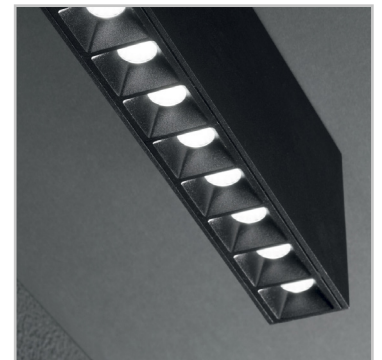

ideal lux | Lika Trimless

Family of recessed rectangular modules in die-cast aluminum, painted black with polycarbonate reflector. Available in TRIM versions with frame, TRIMLESS with recessed edge for flush installation on plasterboard ceilings or ceiling version. Modules available with two, five or ten lenses. Specially designed to avoid glare (UGR <16), best for installation in OFFICES and SHOPS.

Code	244884
Item name	LIKA 10W SURFACE BK
Source	LED COB OSRAM
Power	10W
Driver included	KEGU
Driver available	No
Lumen	1100 Lm
MacAdam	SDCM 5
Beam	44°
CCT	3000K
CRI	≥90
UGR	<19
LED Life	30.000 h
Insulation class	Class II
IP	20
Material	Aluminum
Warranty	5 years
Net Weight	0,210 Kg
Volume	0,0008 m³
Base / Hole	13 x 3 cm